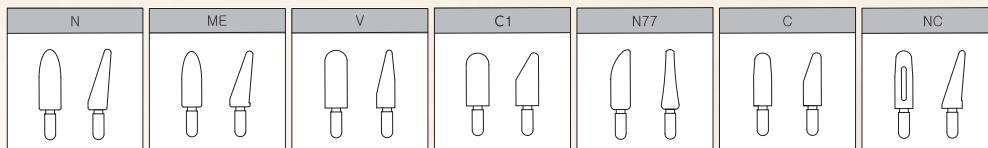

# GLASEL

GLASEL MAIL NEWS vol.0242

New size options added to stylish square lip gloss.

Suitable for home delivery services direct to customers' mailboxes

## G M C

LIP GLOSS

◆GMC-8

◆GMC-6

※Seven tip shapes are available. Both tips shown in the photo are N. The tip is commonly used with the GMC-6/8.

品名	内容量 (mL) 満量(O.F.)	ボトルサイズ		ブラシタイプ	材質					
		SIZE (mm)			本体	肩部	キャップ	柄	ブラシ	中栓
PRODUCT NAME	CAPACITY	H	W1	TYPE OF BRUSH	BODY	SHOULDER	CAP	HANDLE	BRUSH	STOPPER
GMC-6	8	98.7	17.9 □	Flocky	PET	PET	IN : PP OUT : ABS	PP	TPE+PA	PE
GMC-8	10	113.2	17.9 □							

● Please check the actual articles by conducting tests such as filling and resistance to the contents.

● The capacity and bottle size figures are standard values (before decoration and in a standard color), which may differ from measurements.