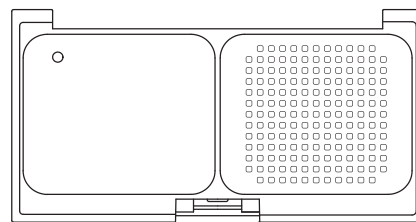

Uniquely low-profile compact

For delivery to mailboxes

PABLO

COMPACT

PABLO

119.5

SIZE(mm): L 63 × W 119.5 × H 12

POINT

This compact is thinner than ordinary compacts, so it does not occupy a large space in your porch.

Size of metal palette [mm]	Puff space	Opening and closing	Material			
			Body	Lid	Inside frame	Button
L46.8 × W55.1 × H5	○	Slide button	ABS	ABS		PP