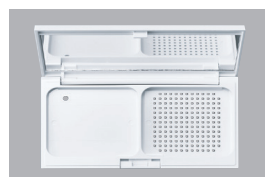

Uniquely low-profile compact

For delivery to mailboxes

PABLO

COMPACT

PABLO

119.5

SIZE(mm): L 63 × W 119.5 × H 12

POINT

This compact is thinner than ordinary compacts, so it does not occupy a large space in your porch.

Size of metal palette [mm]	Puff space	Opening and closing	Material			
			Body	Lid	Inside frame	Button
L46.8 × W55.1 × H5	○	Slide button	ABS	ABS		PP